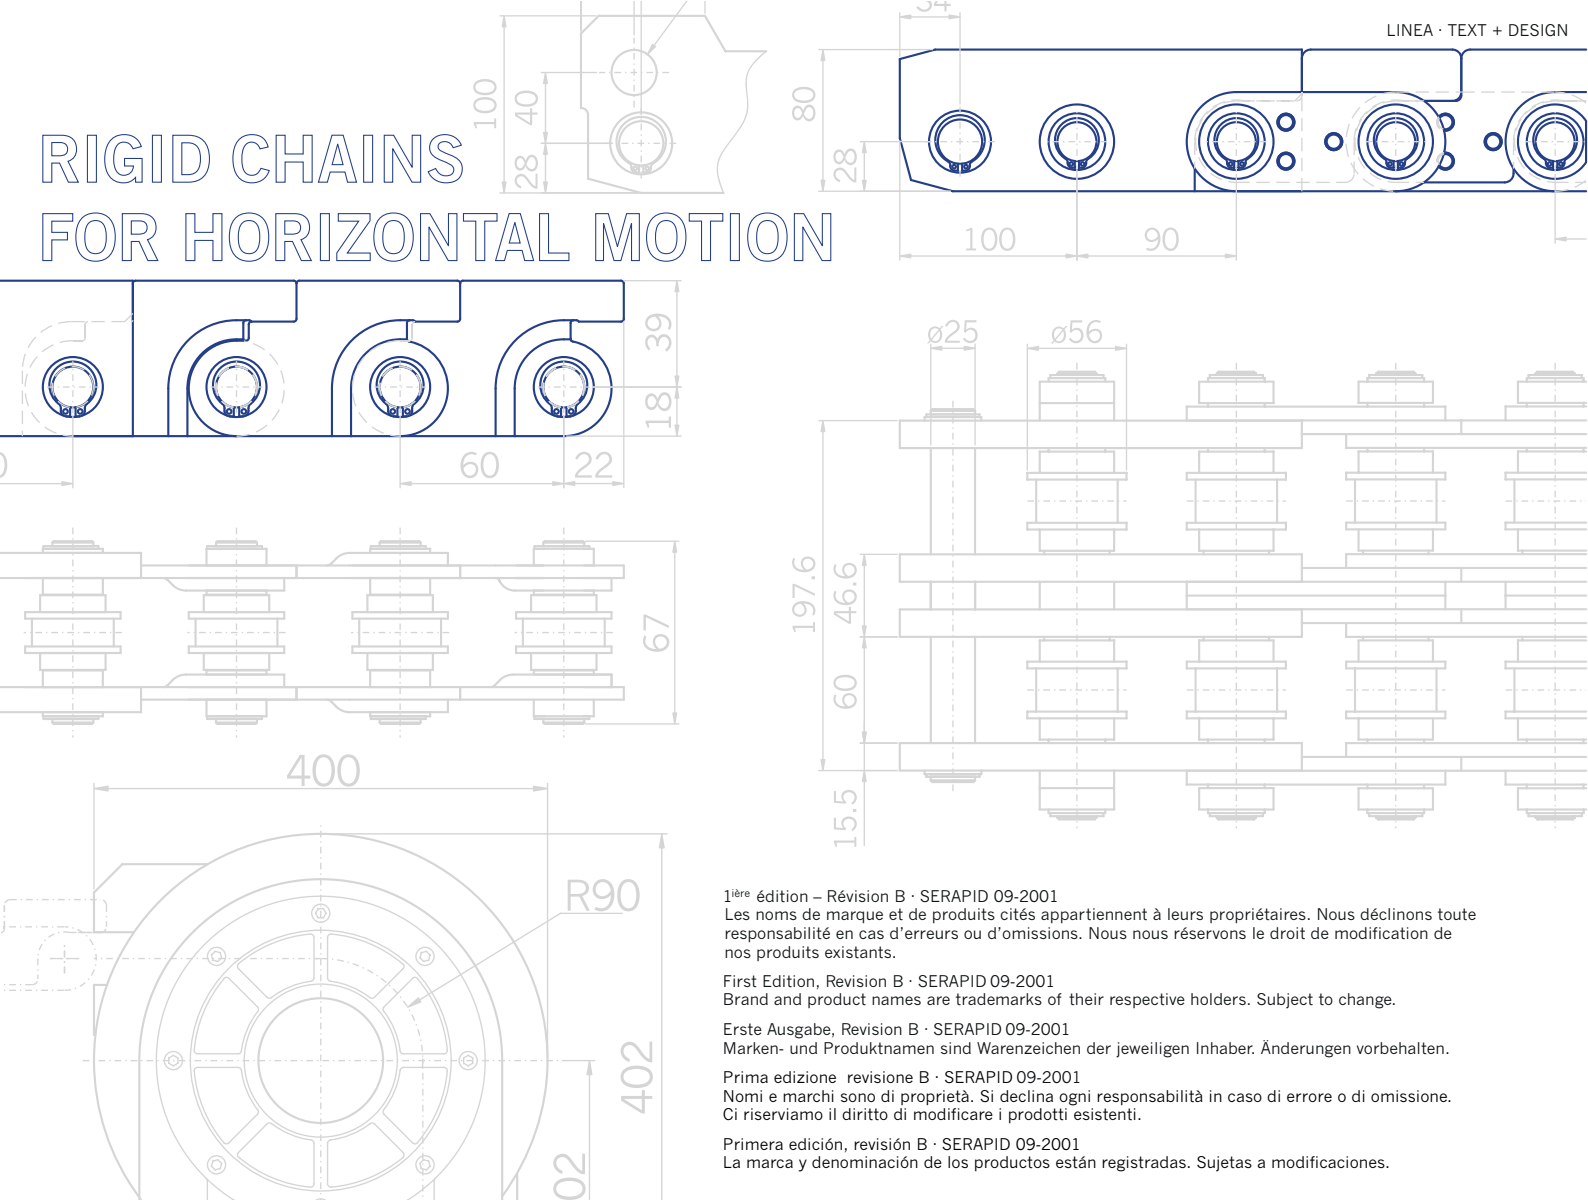

RIGID CHAINS FOR HORIZONTAL MOTION