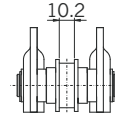

Type 60S

$p = 60$ mm 17 p/m

CH60 PS 2000

8.6 kg/m

CH60 PSR 2000